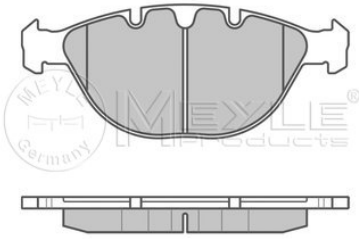

2

025 234 4821
34 11 6 761 282

Brake pad set

Notes

Brake System
Width [mm]
Height [mm]
Thickness [mm]

Front Axle
with anti-squeak plate
ATE
193
79
20.8
prepared for wear indicator

References

34 11 6 756 350

34 11 6 761 282

Application info

X5 (E53) (05/00--)