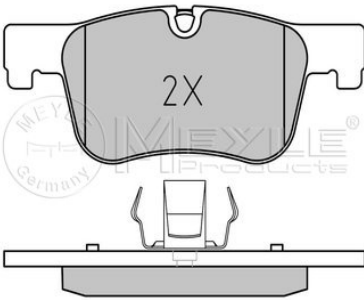

025 255 0618
34 11 6 850 568

Brake pad set

Notes

Brake System
Width 1 [mm]
Width 2 [mm]
Height [mm]
Thickness [mm]

Front Axle
ATE
155.7
156.7
61.6
18.2
prepared for wear indicator

References

34 11 6 850 568

Application info

1 (F20, F21) (11/10--)
3 (F30, F31) (10/11--)

3 (F34) (03/13--)
4 (F32, F33) (07/13--)