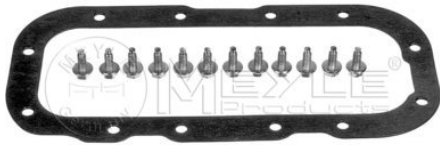

Application info

3 (E36) (09/90-08/00)
3 (E46) (02/98--)

5 (E34) (12/87-01/97)
Z3 (E36/7, E36/8) (10/95-06/03)

300 241 1401

24 11 1 421 599

A/T oil pan gasket

Notes

Manufacturer Restriction