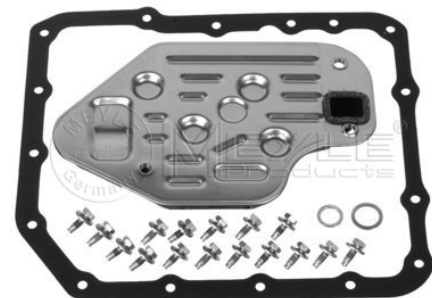

Parts list

314 139 0004 A/T oil pan gasket
300 241 1106 Hydraulic filter, A/T