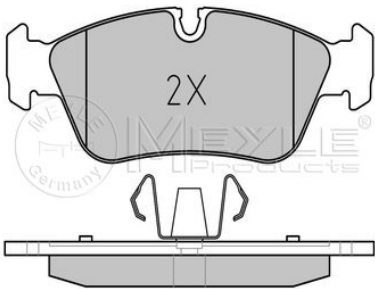

025 239 3517
34 11 6 769 763

Brake pad set

Notes

Brake System
Width 1 [mm]
Width 2 [mm]
Height 1 [mm]
Thickness [mm]

Front Axle
with anti-squeak plate
ATE
150.2
149.3
57.6
17.5
prepared for wear indicator

References

34 11 6 769 763

34 11 6 769 951

Application info

1 (E81, E82, E87, E88) (11/03--)

3 (E90, E91, E92, E93) (01/05--)