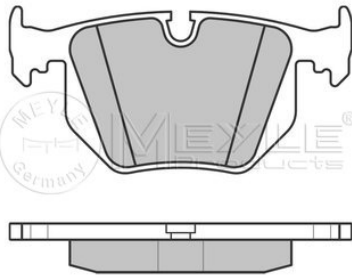

025 234 4717
34 21 6 761 285

Brake pad set

Notes

Brake System
Width [mm]
Height 1 [mm]
Height 2 [mm]
Thickness [mm]

Rear Axle
with anti-squeak plate
ATE
121.8
59.2
57.8
17.3
prepared for wear indicator

References

34 21 6 753 850
34 21 6 758 870

34 21 6 761 285

Application info

7 (E65, E66) (11/01--)