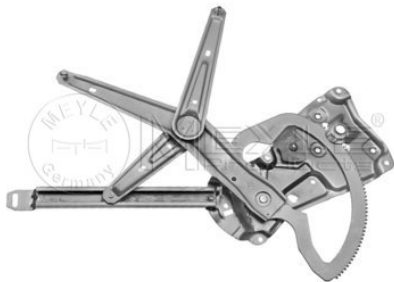

Window lifter

Notes

Left Front
Electric
without electric motor

References

51 33 1 977 609

Counterpart

314 909 0002

Application info

3 (E36) (09/90-08/00)

314 909 0002
51 33 1 977 610