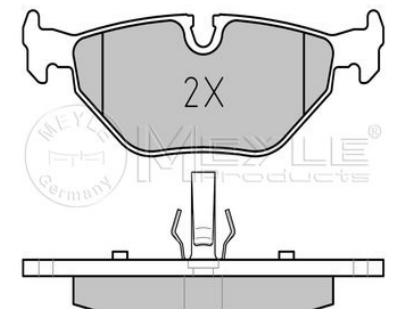

3 (E36) (09/90-08/00)

Z3 (E36/7, E36/8) (10/95-06/03)

025 219 3417

34 21 6 761 239

Brake pad set

Notes

Brake System
Width [mm]
Height [mm]
Thickness [mm]

Rear Axle
with anti-squeak plate
ATE
123.2
44.8
17
prepared for wear indicator