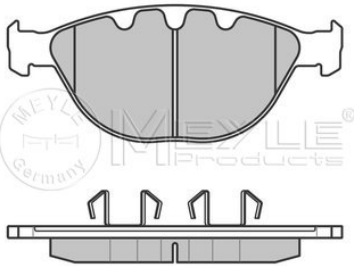

025 237 9120/PD
34 11 6 763 652

Brake pad set

Notes

Brake System
Width [mm]
Height [mm]
Thickness [mm]

Front Axle
with anti-squeak plate
ATE
193.2
79.2
20.8
prepared for wear indicator

References

34 11 6 763 652
34 11 6 764 312
34 11 6 768 287

34 11 6 770 575
34 11 6 774 258

Application info

5 (E60, E61) (07/03--)
6 (E63, E64) (01/04--)

7 (E65, E66) (11/01--)