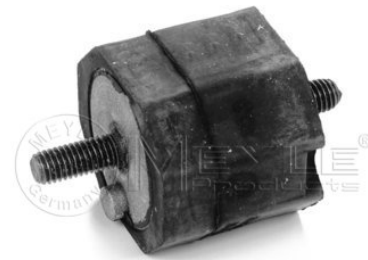

Length [mm]	73
Thread Size	M8x1,25
Width [mm]	38.5
Outer Diameter [mm]	40
Outer Diameter [mm]	50
	Rubber-metal Bearing

References

23 71 1 176 041

Application info

 3 (E30) (09/82-10/94)
 5 (E28) (06/80-12/87)