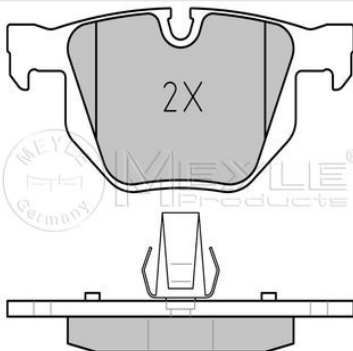

025 237 3217
34 21 6 763 043

Brake pad set

Notes

Brake System
Width [mm]
Height 1 [mm]
Height 2 [mm]
Thickness [mm]

Rear Axle
with anti-squeak plate
ATE
121.8
58.3
59.1
16.9
prepared for wear indicator

References

34 21 6 763 043

34 21 6 763 044