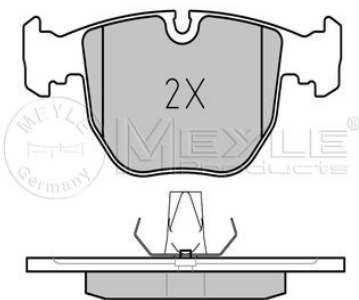

34 11 2 229 031
34 11 6 761 252

Application info

5 (E39) (11/95-05/04)
7 (E38) (10/94-11/01)

X5 (E53) (05/00--)

025 214 8619/PD
34 11 6 761 252

Brake pad set

Notes

Brake System
Width [mm]
Height [mm]
Thickness [mm]