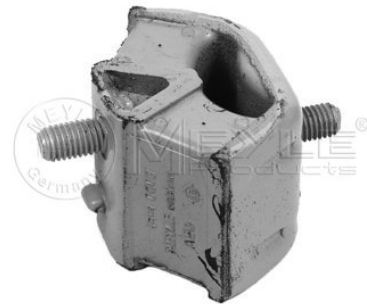

Engine mount
300 118 1102
 11 81 1 129 286

Notes

 Left and right
 Rubber-metal Bearing

References

11 81 1 129 286

11 81 1 176 387

Application info

3 (E30) (09/82-10/94)