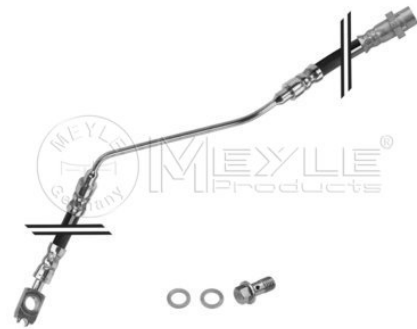

Brake hose

314 525 0000/S
34 30 1 165 766

Notes

Required quantity	Rear Axle Right 1 with hollow screw
Length [mm]	570
Port Type	Banjo fitting
Outer Thread [mm]	M10x1
Inner Thread [mm]	M10x1 with seal

References

34 30 1 165 766

Counterpart

314 525 0006/S