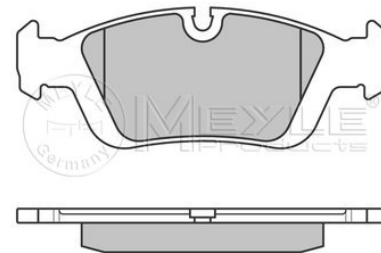

References

34 11 1 160 356	34 11 1 161 445
34 11 1 160 357	34 11 1 161 446
34 11 1 160 532	34 11 1 163 850
34 11 1 161 437	34 11 9 070 047
34 11 1 161 438