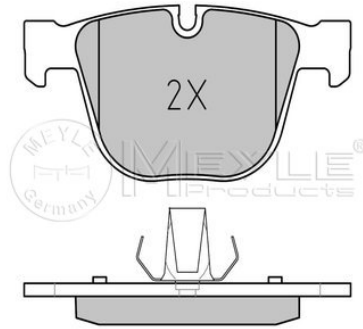

Brake pad set

025 237 3017

34 21 2 283 366

Notes

Brake System
Width 1 [mm]
Width 2 [mm]
Height [mm]
Thickness [mm]

Rear Axle
with anti-squeak plate
ATE
139.5
139.3
67.7
16.6
excl. wear warning contact

References

34 11 0 301 476
34 11 6 763 305
34 21 0 403 290
34 21 2 283 366
34 21 2 284 296

34 21 2 284 685
34 21 6 757 536
34 21 6 761 286
34 21 6 768 471

Application info

1 (E81, E82, E87, E88) (11/03--)
3 (E90, E91, E92, E93) (01/05--)
5 (E60, E61) (07/03--)
6 (E63, E64) (01/04--)

7 (E65, E66) (11/01--)
X5 (E70) (02/07--)
X6 (E71) (05/08--)

Brake pad set

025 247 0318

34 21 2 284 389

Notes

Brake System
Width [mm]
Height [mm]
Thickness [mm]

Rear Axle
with anti-squeak plate
TRW
65.6
72.6
18
prepared for wear indicator