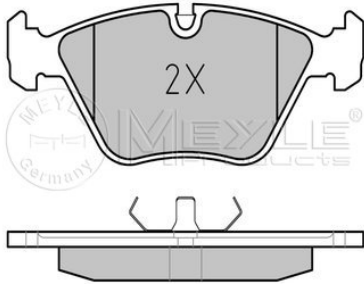

025 209 6820
34 11 1 159 279

Brake pad set

Notes

Brake System
Width [mm]
Height [mm]
Thickness [mm]

Front Axle
with anti-squeak plate
ATE
156.3
63.7
20
prepared for wear indicator

References

34 11 1 157 039
34 11 1 157 569
34 11 1 157 813
34 11 1 158 265
34 11 1 158 267
34 11 1 159 279

34 11 1 160 450
34 11 1 160 451
34 11 1 160 458
34 11 1 160 459
34 11 1 162 535

Application info

3 (E36) (09/90-08/00)
5 (E34) (12/87-01/97)

7 (E32) (09/86-09/94)
Z3 (E36/7, E36/8) (10/95-06/03)

025 204 3715
34 11 1 160 263