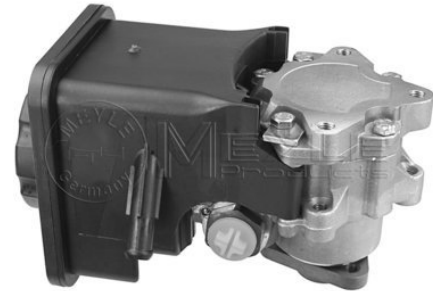

Hydraulic pump, P/S

314 631 0014
32 41 1 095 749

Notes

Aluminium
Hydraulic

References

32 41 1 095 155	32 41 6 754 172
32 41 1 095 748	32 41 6 756 575
32 41 1 095 749	32 41 6 756 930
32 41 3 413 807	32 41 6 757 465
32 41 3 450 765	

Application info

3 (E46) (02/98--)
5 (E39) (11/95-05/04)

X3 (E83) (01/04--)
X5 (E53) (05/00--)

Hydraulic pump, P/S

314 631 0006
32 41 1 133 158

Notes

Manufacturer Restriction

ZF
Aluminium
Hydraulic