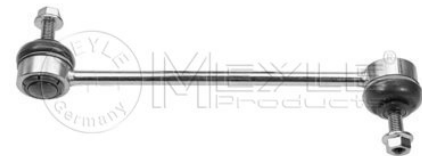

References

31 35 1 124 380

31 35 1 127 194

31 35 1 128 050

31 35 1 130 075

31 35 1 134 582