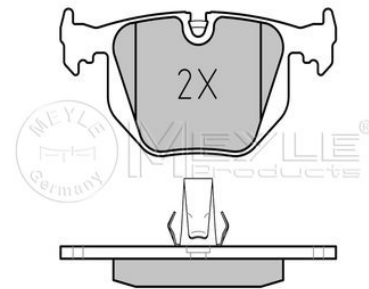

Brake pad set

025 219 3417
34 21 6 761 239

Application info

3 (E36) (09/90-08/00)
3 (E46) (02/98--)
Z3 (E36/7, E36/8) (10/95-06/03)

Z4 (E85) (02/03--)
Z4 (E86) (03/06--)

Brake pad set

025 214 8717
34 21 6 761 248

Notes

Brake System
Width [mm]
Height [mm]
Thickness [mm]

Rear Axle
with anti-squeak plate
ATE
123.2
59.4
17
prepared for wear indicator

References

34 21 1 163 324
34 21 1 163 326
34 21 1 164 581
34 21 1 164 582
34 21 6 750 160
34 21 6 752 632

34 21 6 761 240
34 21 6 761 248
34 21 6 761 250
34 21 6 761 251
34 21 6 790 071

Application info

3 (E46) (02/98--)
5 (E39) (11/95-05/04)
7 (E38) (10/94-11/01)
X5 (E53) (05/00--)

Z4 (E85) (02/03--)
Z4 (E86) (03/06--)
Z8 (E52) (06/00-06/03)

Brake pad set

025 216 9117
34 21 6 761 281

Notes

Brake System
Width [mm]
Height [mm]
Thickness [mm]

Rear Axle
with anti-squeak plate
ATE
123.2
44.9
17.3
prepared for wear indicator