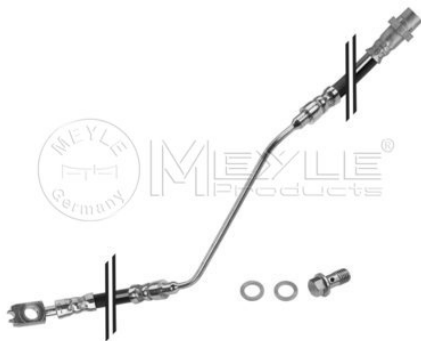

Brake hose

Notes

Required quantity	Rear Axle
	Left
	1
	with hollow screw
Length [mm]	570
Port Type	Banjo fitting
Outer Thread [mm]	M10x1
Inner Thread [mm]	M10x1
	with seal

References

34 30 1 165 765

Counterpart

314 525 0000/S

Application info

X5 (E53) (05/00--)