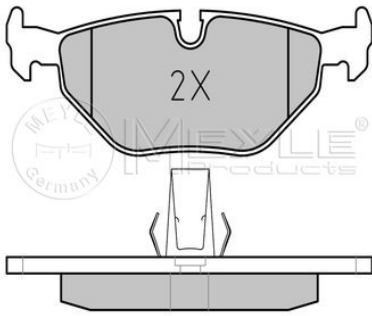

025 216 9117/PD
34 21 6 761 281

Brake pad set

Notes

Brake System
Width [mm]
Height [mm]
Thickness [mm]

Rear Axle
with anti-squeak plate
ATE
123.2
44.9
17.3
prepared for wear indicator

References

34 21 1 163 395

34 21 6 761 281

Application info

5 (E39) (11/95-05/04)