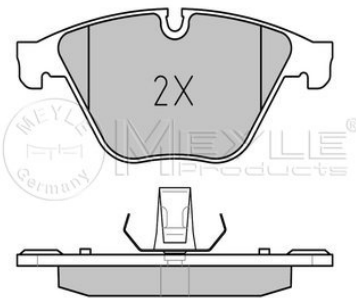

025 246 8820
34 11 6 850 885

Brake pad set

Notes

Brake System
Width [mm]
Height [mm]
Thickness/Strength 1 [mm]
Thickness/Strength 2 [mm]

Front Axle
with anti-squeak plate
Teves
155.2
68.4
19
20
prepared for wear indicator

References

34 11 6 775 314

34 11 6 850 885