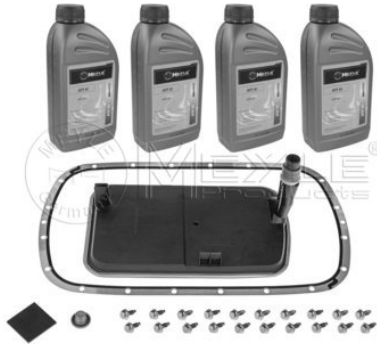

300 135 0301

24 11 7 557 069

Parts kit, automatic transm. oil change

Notes

Manufacturer Restriction

GM

Transmission Type
Transmission Type
Transmission Type

Automatic Transmission, 5-speed
A5S390R
A5S360R
5L40E
with accessories
Kit

References

24 11 7 557 069

Parts list

314 137 0002

Hydraulic filter kit, A/T

Application info

X5 (E53) (05/00--)