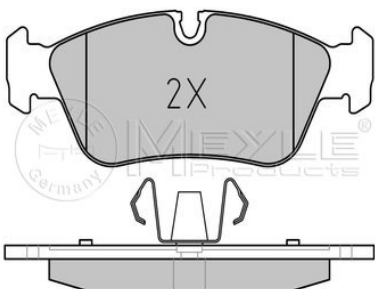

025 239 3517/PD
34 11 6 769 763

Brake pad set

Notes

Brake System
Width 1 [mm]
Width 2 [mm]
Height 1 [mm]
Thickness [mm]

Front Axle
with anti-squeak plate
ATE
150.2
149.3
57.6
17.5
prepared for wear indicator

References

34 11 6 769 763

34 11 6 769 951