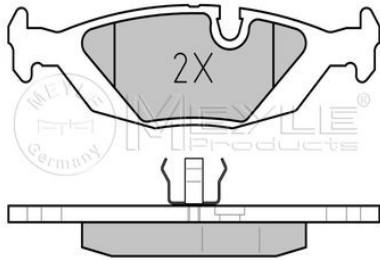

Z3 (E36/7, E36/8) (10/95-06/03)

025 206 7516
34 21 1 157 925

Brake pad set

Notes

Brake System
Width [mm]
Height [mm]
Thickness [mm]

Rear Axle
with anti-squeak plate
ATE
125
37.6
16.7
prepared for wear indicator