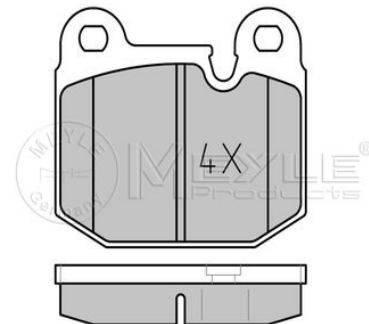

References

34 21 6 855 154

Application info

3 (E46) (02/98--)

Brake pad set
025 205 8816
34 11 1 159 249
Notes

	Front Axle
	with anti-squeak plate
Brake System	ATE
Width [mm]	76.1
Height [mm]	65.3
Thickness [mm]	16.5
	prepared for wear indicator