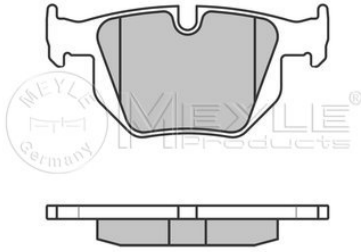

025 235 5017
34 21 6 775 678

Brake pad set

Notes

Brake System
Width [mm]
Height [mm]
Thickness [mm]

Rear Axle
with anti-squeak plate
ATE
123
57.9
17.3
prepared for wear indicator

References

34 21 6 769 105
34 21 6 775 678

34 21 6 791 938

Application info

3 (E90, E91, E92, E93) (01/05--)

X1 (E84) (03/09--)