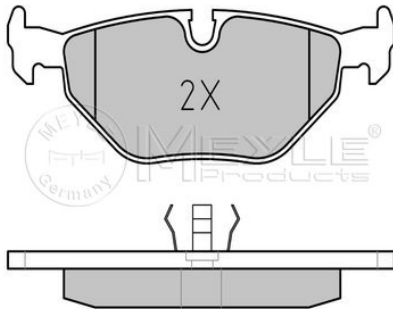

025 216 0717

34 21 6 761 238

Brake pad set

Notes

Brake System
Width [mm]
Height [mm]
Thickness [mm]

Rear Axle
with anti-squeak plate
ATE
123.2
44.9
17.3
prepared for wear indicator

References

34 21 1 162 446
34 21 1 165 233

34 21 6 761 238

Application info

3 (E36) (09/90-08/00)

Z3 (E36/7, E36/8) (10/95-06/03)

025 216 0717/PD

34 21 6 761 238