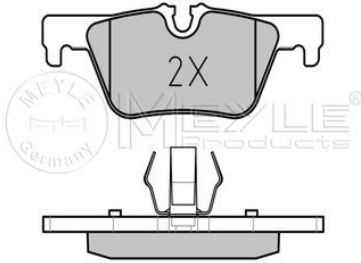

025 253 0717
34 21 6 850 569

Brake pad set

Notes

Brake System	Rear Axle with anti-squeak plate
Width [mm]	Teves 123.1
Height 1 [mm]	46.7
Height 2 [mm]	45.3
Thickness [mm]	17.2
	prepared for wear indicator

References

34 20 6 799 809	34 21 6 850 569

Application info

1 (F20, F21) (11/10--)

3 (F30, F31) (10/11--)

100 698 0008

34 11 1 157 041