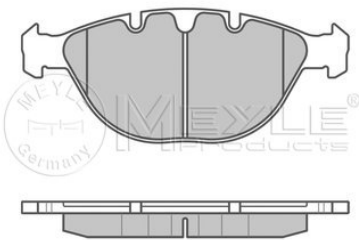

025 234 4821/PD
34 11 6 761 282

Brake pad set

Notes

Brake System
Width [mm]
Height [mm]
Thickness [mm]

Front Axle
with anti-squeak plate
ATE
193
79
20.8
prepared for wear indicator

References

34 11 6 756 350

34 11 6 761 282

Application info

X5 (E53) (05/00--)