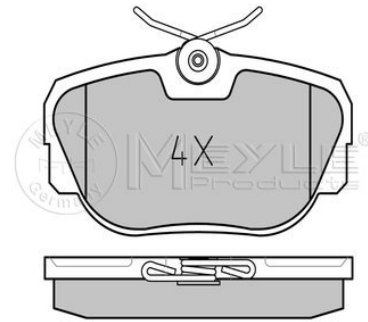

Brake pad set

025 211 7317

34 11 1 161 347

Notes

Brake System
Width [mm]
Height [mm]
Thickness [mm]

Front Axle
with anti-squeak plate
Lucas Girling
94.6
52
17
prepared for wear indicator