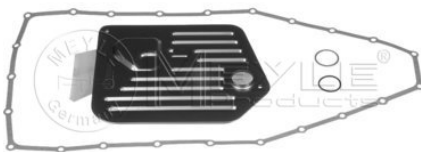

300 243 4104/S

24 34 1 422 419

Notes

Manufacturer Restriction	ZF
Transmission Type	Automatic Transmission, 5-speed
Transmission Type	5HP30
	with seal
	Kit

References

24 34 1 421 200	24 34 1 422 419

Parts list

300 243 4104	Hydraulic filter, A/T