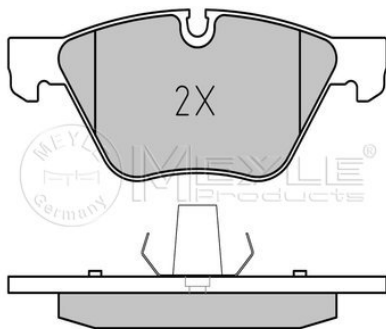

025 237 9420
34 11 6 763 618

Brake pad set

Notes

Brake System
Width 1 [mm]
Width 2 [mm]
Height [mm]
Thickness [mm]

Front Axle
with anti-squeak plate
ATE
155.2
154.7
63.4
19.8
excl. wear warning contact

References

34 11 6 763 617
34 11 6 763 618
34 11 6 769 100

34 11 6 771 868
34 11 6 799 166