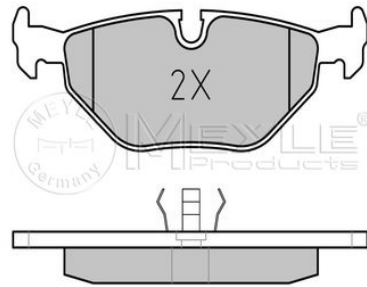

025 209 9517
34 21 1 158 266

Brake pad set

Notes

Brake System
Width [mm]
Height [mm]
Thickness [mm]

Rear Axle
with anti-squeak plate
ATE
123.2
45.3
17.3
prepared for wear indicator

References

34 21 1 157 044
34 21 1 157 334
34 21 1 157 563
34 21 1 157 814
34 21 1 158 266
34 21 1 158 270

34 21 1 160 198
34 21 1 160 199
34 21 1 162 536
34 21 2 226 092
34 21 6 761 253

Application info

3 (E30) (09/82-10/94)
3 (E36) (09/90-08/00)
5 (E34) (12/87-01/97)

7 (E32) (09/86-09/94)
Z1 (06/88-06/91)
Z3 (E36/7, E36/8) (10/95-06/03)