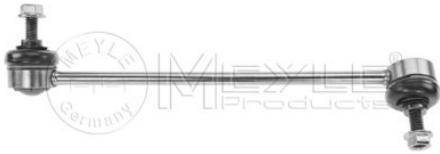

316 060 0010/HD
31 35 6 751 080

Stabilizer link

Application info
3 (E46) (02/98--)

316 060 0016/HD
31 35 6 765 933

Stabilizer link

Notes

Reinforced Version

Length [mm]
Thread Measurement 1
Thread Measurement 2

Front Axle Left
290
M10x1,5
M10x1,5
Coupling Rod

References

31 35 6 765 933

Counterpart

316 060 0017/HD

Application info

1 (E81, E82, E87, E88) (11/03--)
3 (E90, E91, E92, E93) (01/05--)

X1 (E84) (03/09--)
Z4 (E89) (05/09--)