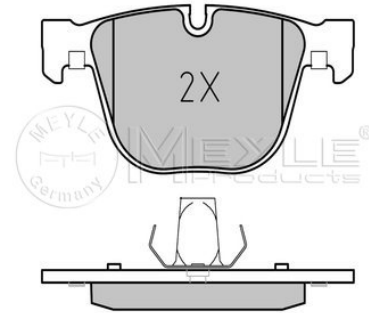

Brake pad set

025 245 5918
34 21 6 788 275

Application info

Z4 (E89) (05/09--)

Brake pad set

025 237 3116
34 21 6 790 966

Notes

Brake System
Width [mm]
Height [mm]
Thickness [mm]

Rear Axle
ATE
139.7
67.9
16.8
excl. wear warning contact

References

34 21 6 775 342

34 21 6 790 966

Application info

5 (F07) (10/09--)

7 (F01, F02, F03, F04) (06/08--)

Brake pad set

025 245 6118
34 21 6 796 741

Notes

Brake System
Width [mm]
Height 1 [mm]
Height 2 [mm]
Thickness [mm]

Rear Axle
with anti-squeak plate
TRW
106
62.4
56
18
prepared for wear indicator