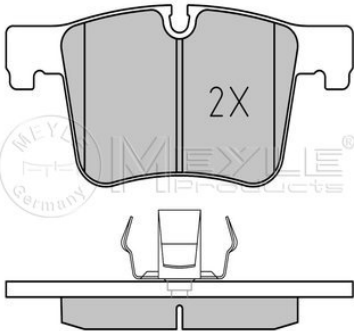

025 251 9919
34 11 6 856 193

Brake pad set

Notes

Brake System
Width [mm]
Height [mm]
Thickness [mm]

Front Axle
with anti-squeak plate
Bosch
148.2
70
19.1
prepared for wear indicator

References

34 10 6 856 191
34 10 6 859 181
34 10 6 859 182
34 11 4 073 936

34 11 6 798 978
34 11 6 854 126
34 11 6 856 193

Application info

1 (F20, F21) (11/10--)
3 (F30, F31) (10/11--)
3 (F34) (03/13--)

4 (F32, F33) (07/13--)
X3 (F25) (09/10--)