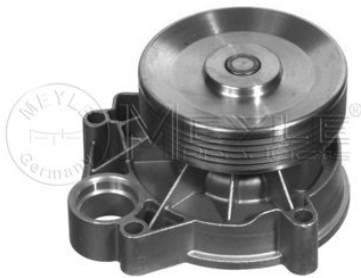

Water pump

Notes

Number of Ribs 5
with seal
for v-ribbed belt use

References

11 51 0 393 731 11 51 2 247 552
11 51 2 246 961

Application info

3 (E46) (02/98--)