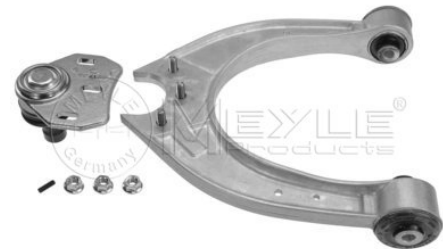

Control arm

316 050 0044/HD

31 12 6 775 967

Notes

Reinforced Version

Front Axle Left
Front Axle Right
Upper
Adjustable
Control Arm
with ball joint
with rubber mounting