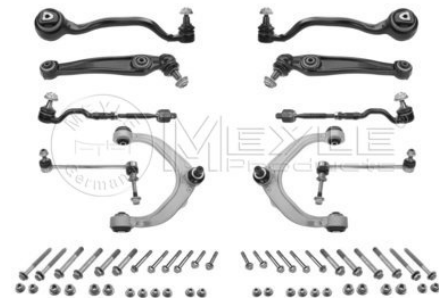

Parts list

316 050 0033	Control arm
316 050 0034	Control arm
316 050 0035	Control arm
316 050 0036	Control arm
316 050 0037/HD	Control arm
316 050 0038/HD	Control arm
316 030 0021	Tie rod assembly
316 060 0036	Stabilizer link
316 060 0037	Stabilizer link