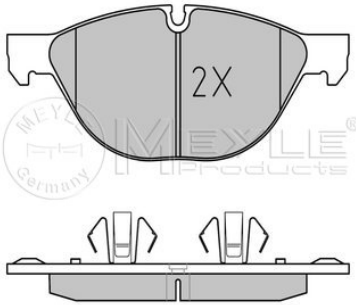

025 241 7219/PD
34 11 6 791 514

Brake pad set

Notes

Brake System
Width [mm]
Height [mm]
Thickness [mm]

Front Axle
with anti-squeak plate
ATE
192.9
79
19.7
prepared for wear indicator

References

34 11 6 778 048

34 11 6 791 514

Application info

X5 (E70) (02/07--)

X6 (E71) (05/08--)