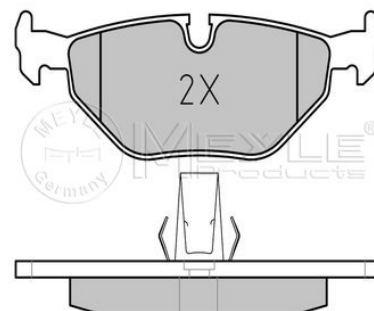

References

34 21 1 163 395

34 21 6 761 281

Application info

5 (E39) (11/95-05/04)