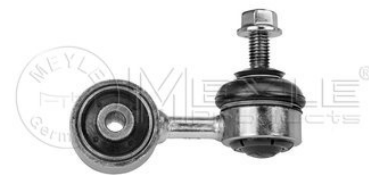

References

31 35 1 091 764
31 35 1 127 689

31 35 1 128 737