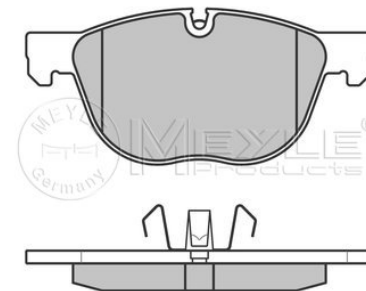

References

34 11 4 074 370
34 11 6 778 403

34 11 6 779 293
34 11 6 852 253

Application info

X5 (E70) (02/07--)

X6 (E71) (05/08--)