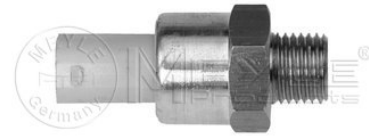

Temperature switch, radiator fan

314 810 0000
61 31 8 360 857

Notes

Number of Poles	3
Switch Point [°C]	104-91
Thread Size	M14 x 1,5
Spanner Size	22,00
	Black

References

61 31 8 360 857

Application info

5 (E39) (11/95-05/04)

7 (E38) (10/94-11/01)

Temperature switch, radiator fan

314 800 0021
61 31 8 376 440

Notes

Number of Poles	3
Switch Point [°C]	88-80
Thread Size	M14 x 1,5
Spanner Size	24
	Grey