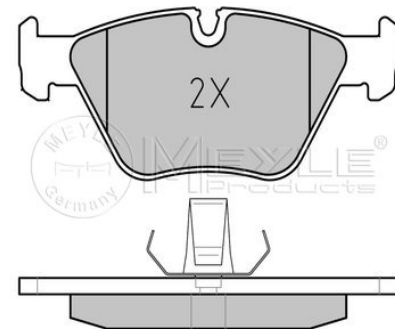

Brake pad set

025 214 8619/PD
34 11 6 761 252

Application info

5 (E39) (11/95-05/04)
7 (E38) (10/94-11/01)

X5 (E53) (05/00--)

Brake pad set

025 216 7720
34 11 6 761 278

Notes

Brake System
Width 1 [mm]
Width 2 [mm]
Height 1 [mm]
Height 2 [mm]
Thickness [mm]

Front Axle
with anti-squeak plate
ATE
155.15
156.3
63.6
63.7
19.4
prepared for wear indicator

References

34 11 1 163 387
34 11 1 163 953
34 11 1 164 330
34 11 1 164 331
34 11 1 164 627

34 11 1 164 629
34 11 6 761 277
34 11 6 761 278
34 11 6 761 279
34 11 6 761 280