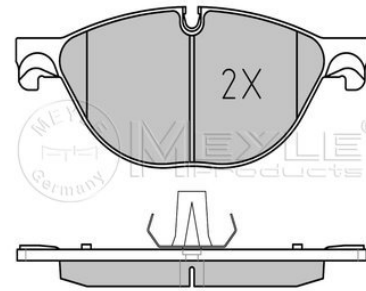

Brake pad set

025 246 8820
34 11 6 850 885

Application info

5 (F07) (10/09--)
5 (F10, F11) (03/10--)

6 (F12, F13) (11/10--)
7 (F01, F02, F03, F04) (06/08--)

Brake pad set

025 250 4519
34 11 6 851 269

Notes

Brake System
Width 1 [mm]
Width 2 [mm]
Height [mm]
Thickness/Strength 1 [mm]
Thickness/Strength 2 [mm]

Front Axle
with anti-squeak plate
ATE
192.5
193.3
79.5
20
18.9
prepared for wear indicator

References

34 11 6 775 318
34 11 6 775 322

34 11 6 851 269

Application info

5 (F07) (10/09--)
5 (F10, F11) (03/10--)

6 (F12, F13) (11/10--)
7 (F01, F02, F03, F04) (06/08--)

Brake pad set

025 241 7019
34 11 6 852 253

Notes

Brake System
Width 1 [mm]
Width 2 [mm]
Height [mm]
Thickness [mm]

Front Axle
with anti-squeak plate
ATE
171.1
170.1
76.8
19.7
prepared for wear indicator