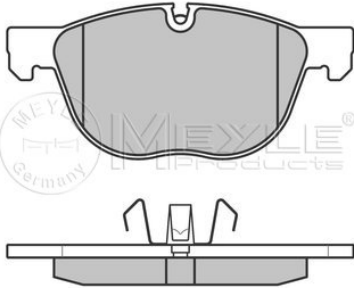

025 241 7019/PD
34 11 6 852 253

Brake pad set

Notes

Brake System
Width 1 [mm]
Width 2 [mm]
Height [mm]
Thickness [mm]

Front Axle
with anti-squeak plate
ATE
171.1
170.1
76.8
19.7
prepared for wear indicator

References

34 11 4 074 370
34 11 6 778 403

34 11 6 779 293
34 11 6 852 253

Application info

X5 (E70) (02/07--)

X6 (E71) (05/08--)