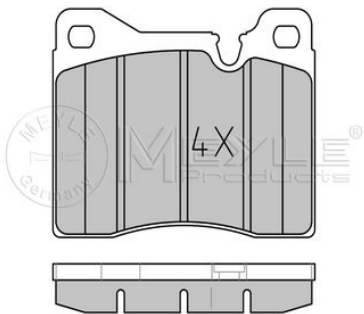

Brake pad set

Notes

Brake System
Width [mm]
Height [mm]
Thickness [mm]

Front Axle
with anti-squeak plate
ATE
89.8
70.5
15
prepared for wear indicator

References

34 11 1 111 649
34 11 1 117 979

34 11 1 159 257
34 11 1 160 263

Application info

02 (E6, E10, E20) (04/66-07/77)
2000/2500 (E3, E9) (10/65-04/77)

5 (E12) (08/72-08/81)
6 (E24) (04/76-09/90)