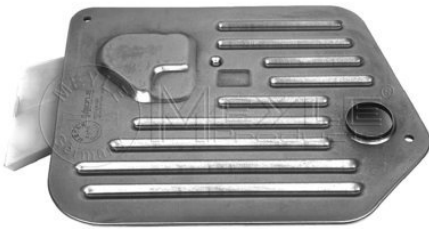

Hydraulic filter, A/T

Notes

without gasket / seal
Piece

References

24 34 1 421 200

24 34 1 422 419

Application info

5 (E34) (12/87-01/97)
5 (E39) (11/95-05/04)
7 (E32) (09/86-09/94)

7 (E38) (10/94-11/01)
8 (E31) (04/90-12/99)

300 243 4105

24 34 1 422 513