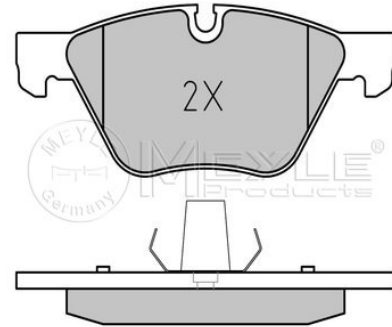

Brake pad set

025 237 9420
34 11 6 763 618

Application info

3 (E90, E91, E92, E93) (01/05--)
5 (E60, E61) (07/03--)

X1 (E84) (03/09--)
Z4 (E89) (05/09--)

Brake pad set

025 237 9420/PD
34 11 6 763 618

Notes

Brake System
Width 1 [mm]
Width 2 [mm]
Height [mm]
Thickness [mm]

Front Axle
with anti-squeak plate
ATE
155.2
154.7
63.4
19.8
excl. wear warning contact

References

34 11 6 763 617
34 11 6 763 618
34 11 6 769 100

34 11 6 771 868
34 11 6 799 166

Application info

3 (E90, E91, E92, E93) (01/05--)
5 (E60, E61) (07/03--)

X1 (E84) (03/09--)
Z4 (E89) (05/09--)

Brake pad set

025 237 9120
34 11 6 763 652

Notes

Brake System
Width [mm]
Height [mm]
Thickness [mm]

Front Axle
with anti-squeak plate
ATE
193.2
79.2
20.8
prepared for wear indicator