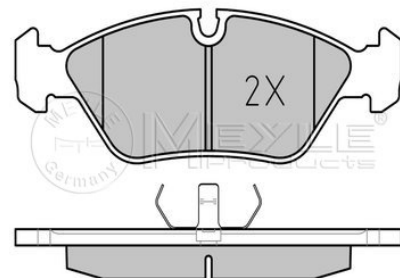

Application info

3 (E30) (09/82-10/94)

Z1 (06/88-06/91)

Brake pad set
025 206 2919

34 11 1 161 717

Notes

 Brake System
 Width [mm]
 Height [mm]
 Thickness [mm]

 Front Axle
 with anti-squeak plate
 ATE
 158.4
 57
 19.1
 prepared for wear indicator