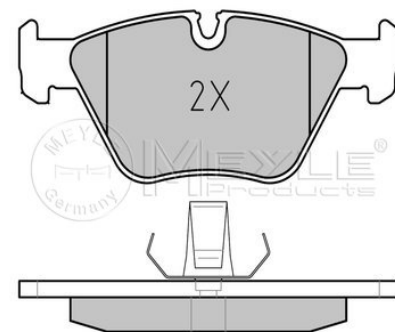

References

34 11 1 163 387
34 11 1 163 953
34 11 1 164 330
34 11 1 164 331
34 11 1 164 627

34 11 1 164 629
34 11 6 761 277
34 11 6 761 278
34 11 6 761 279
34 11 6 761 280