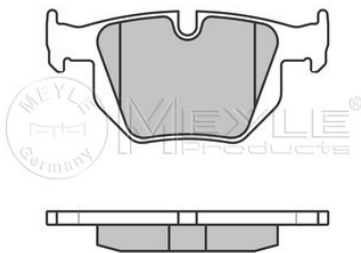

025 235 5017/PD
34 21 6 775 678

Brake pad set

Notes

Brake System
Width [mm]
Height [mm]
Thickness [mm]

Rear Axle
with anti-squeak plate
ATE
123
57.9
17.3
prepared for wear indicator

References

34 21 6 769 105
34 21 6 775 678

34 21 6 791 938

Application info

3 (E90, E91, E92, E93) (01/05--)

X1 (E84) (03/09--)