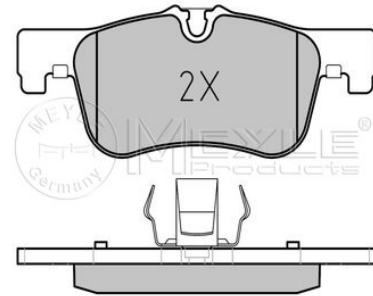

Brake pad set

025 250 1418

34 11 6 858 910

Notes

Brake System	Front Axle
Width 1 [mm]	ATE
Width 2 [mm]	155.7
Height 1 [mm]	156.7
Height 2 [mm]	57.9
Thickness [mm]	59.8
	18.2
	prepared for wear indicator

References

34 11 6 850 567	34 11 6 858 910