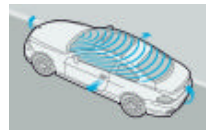

Alarm system

All wheels feature runflat tyres.